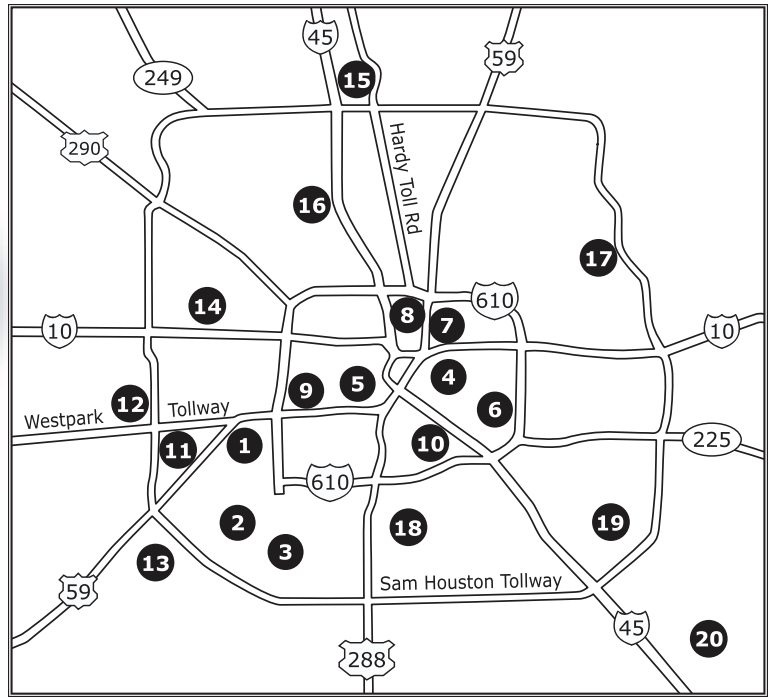

Preparación de Impuestos GRATIS con Neighborhood Tax Centers

- Preparación de declaración de impuestos, GRATIS
- Declaración electrónica, GRATIS
- Reembolsos rápidos
- Preparadores de impuestos certificados por IRS
- No es necesario tener número de Seguro Social
- Asistencia gratuita para obtener el Número de Identificación de Contribuyente Individual (ITIN)

¿Quién puede participar?

- Familias con un ingreso máximo de $50,000
- Individuos con un ingreso máximo de $30,000

Llame al 2-1-1, las horas pueden cambiar.

www.neighborhood-centers.org/tax

NEIGHBORHOOD TAX CENTERS

SUROESTE

1. **Alliance for Multicultural Community Services**
   6440 Hillcroft Ave 77081
   lun-vie 9-7; sáb 9-1
2. **West Orem YMCA**
   5801 West Orem Dr 77085
   lun-mar 1-7; vie-sáb 9-4
3. **Hiram Clarke Multi-Service Center**
   3801 West Fuqua St 77045
   lun-vie 9-4

CENTRO

1. **Ripley House**
   4410 Navigation Blvd 77011
   lun-vie 9-7; sáb 9-1
2. **Midtown Center**
   3333 Fannin St 77004
   lun-jue 1-7; sáb 10-2
3. **Community Family Centers**
   7524 Avenue E 77012
   lun-jue 1-7
4. **Fifth Ward Multi-Service Center**
   4014 Market St 77020
   lun-vie 10-4
5. **MD Anderson YMCA**
   705 Cavalcade St 77009
   lun, mié, vie 5-8; sáb 9-1
6. **Lakewood Church**
   3700 Southwest Fwy 77027
   lun, jue 6:15-8; sáb 9-1
7. **Shrine of the Black Madonna**
   5309 MLK Jr Blvd 77021
   mié 11-4; sáb 11-6

OESTE

1. **Chinese Community Center**
   9800 Town Park Dr 77036
   lun, mar, jue, sáb 1-6
2. **St. Cyril Catholic Church**
   10503 Westheimer Rd 77042
   mar, jue 4-8; sáb 9-2
3. **East Fort Bend Human Needs Ministry**
   435 Stafford Run, Stafford 77497
   mar, jue, vie 10-3; mié 10-7; sáb llame al 2-1-1

SPRING BRANCH

1. **Memorial Assistance Ministries**
   1625 Blalock Rd 77080
   lun, mar, vie 1-7; sáb 9-4; dom 1-5

NORTE

1. **Aldine-Greenspoint Wussow Park YMCA**
   500 Greens Rd 77060
   lun, mié, vie 9-2; mar, jue, sáb 10-6
2. **Acres Home Multi-Service Center**
   6719 West Montgomery Rd 77091
   lun 10-7; mié 10-3; vie 10-5; sáb 9-2

ESTE

1. **Wendel D. Ley YMCA**
   15055 Wallisville Rd 77049
   lun-mar 1-7; vie-sáb 9-4

SURESTE

1. **Sunnyside Multi-Service Center**
   4605 Wilmington St 77051
   lun-vie 10-5; sáb llame al 2-1-1

PASADENA

1. **Cleveland-Ripley**
   720 Fairmont Pkwy 77504
   lun-vie 9-7; sáb 9-5; dom 1-5