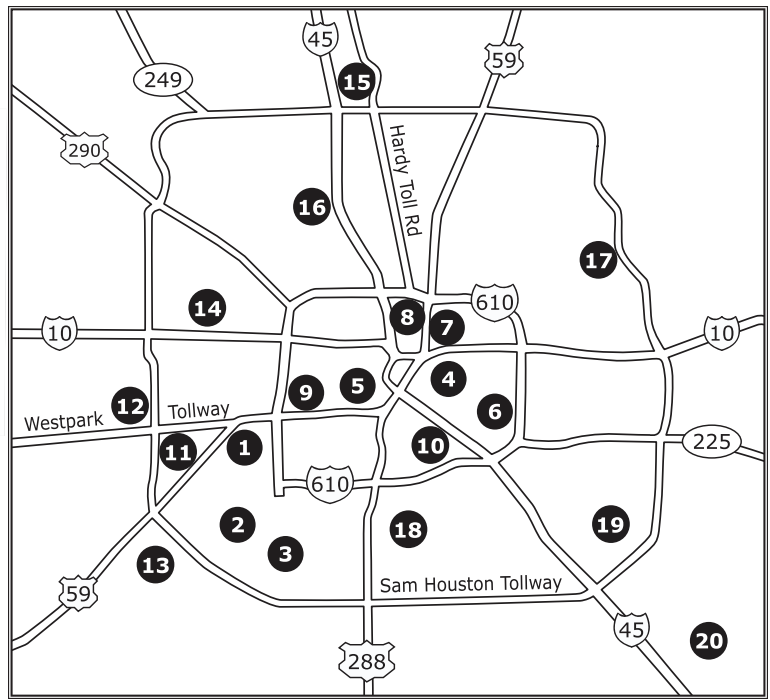

Call 2-1-1, hours subject to change.

www.neighborhood-centers.org/tax

NEIGHBORHOOD TAX CENTERS

SOUTHWEST

- Alliance for Multicultural Community Services**
6440 Hillcroft Ave 77081
Mon-Fri 9-7; Sat 9-1
- West Orem YMCA**
5801 West Orem Dr 77085
Mon-Thur 1-7; Fri-Sat 9-4
- Hiram Clarke Multi-Service Center**
3801 West Fuqua St 77045
Mon-Fri 9-4

CENTRAL

- Ripley House**
4410 Navigation Blvd 77011
Mon-Fri 9-7; Sat 9-1
- Midtown Center**
3333 Fannin St 77004
Mon-Thur 1-7; Sat 10-2
- Community Family Centers**
7524 Avenue E 77012
Mon-Thur 1-7
- Fifth Ward Multi-Service Center**
4014 Market St 77020
Mon-Fri 10-4
- MD Anderson YMCA**
705 Cavalcade St 77009
Mon, Wed, Fri 5-8; Sat 9-1
- Lakewood Church**
3700 Southwest Fwy 77027
Mon, Thur 6:15-8; Sat 9-1
- Shrine of the Black Madonna**
5309 MLK Jr Blvd 77021
Wed 11-4; Sat 11-6

EAST

- Wendel D. Ley YMCA**
15055 Wallisville Rd 77049
Mon-Thur 1-7; Fri-Sat 9-4

SOUTHEAST

- Sunnyside Multi-Service Center**
4605 Wilmington St 77051
Mon-Fri 10-5; Sat call 2-1-1

PASADENA

- Cleveland-Ripley**
720 Fairmont Pkwy 77504
Mon-Fri 9-7; Sat 9-5; Sun 1-5