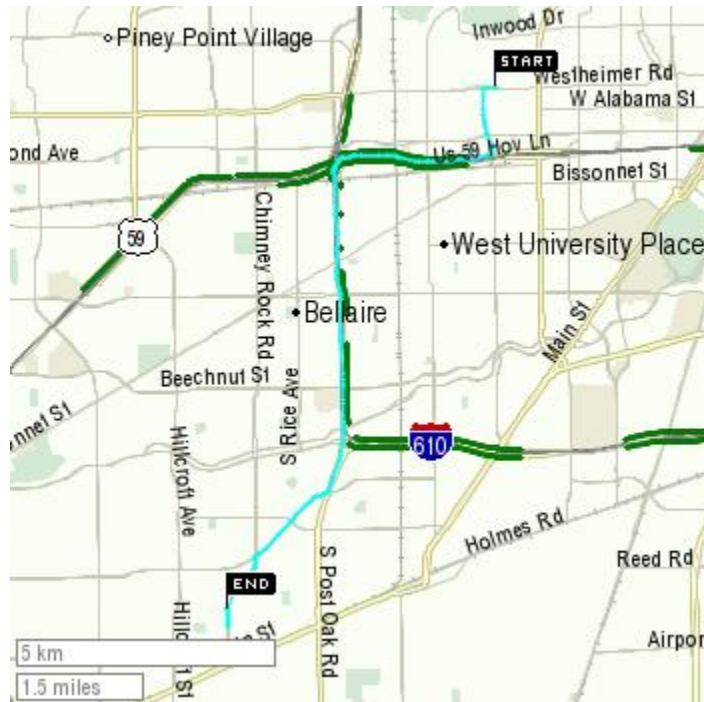

## Westbury High School

713-726-2140

September 15, 4:30pm

These directions are to be used as a reference, you may call the school and ask for directions if you wish.

Total distance is 9.1 miles, 16 mins

1. Start out heading WEST on WESTHEIMER ROAD towards BUFFALO SPEEDWAY.  
**Drive for 0.1 miles.**
2. Turn SLIGHT LEFT onto BUFFALO SPEEDWAY.  
**Drive for 0.8 miles.**
3. Turn RIGHT onto SOUTHWEST FREEWAY.  
**Drive for 0.6 miles.**
4. Turn SLIGHT LEFT to get on US-59 S.  
**Drive for 1 mile.**
5. Take exit towards I-610 S/I-610 N.  
**Drive for 0.2 miles.**
6. Go STRAIGHT to get on I-610 S towards BELLAIRE.  
**Drive for 3.3 miles.**
7. Take exit number 4B towards S POST OAK RD.  
**Drive for 0.6 miles.**
8. Keep SLIGHT RIGHT at the fork towards ramp towards W BELLFORT AVE.  
**Drive for 0.1 miles.**
9. Go STRAIGHT on S POST OAK ROAD.  
**Drive for 0.1 miles.**
10. Turn RIGHT onto W BELLFORT AVENUE.  
**Drive for 1.1 miles.**
11. Turn LEFT onto CHIMNEY ROCK ROAD.  
**Drive for 1 mile.**